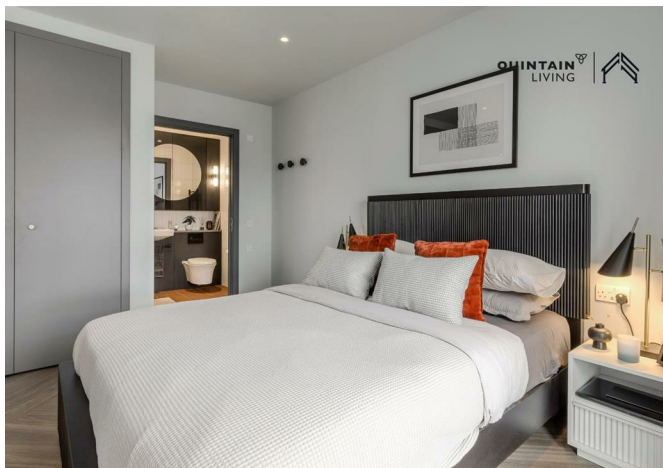

52342333 Luna, Marley Street, Wembley, HA9 0YG
£2,828 Per month

52342333 Luna, Marley Street, Wembley, HA9 0YG

£2,828 Per month

High-spec Apartment · Gym · 24h Concierge · Ultrafast Wifi · Desk Space · Lounge · Landscaped Gardens · Roof Terrace with BBQ · 12 min to Central London. You could be the first to live here!

Set within Luna, Wembley Park's standout address, this premium apartment has been expertly upgraded by our in-house design team. The interiors are ultra-modern, combining deep, cool tones, rich textures, and subtle geometric patterns to create a sophisticated, moody aesthetic that feels both bold and refined.